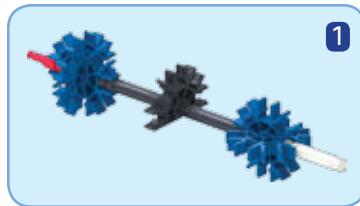

STEALTH PLANE AVION FURTIF

1

2

3

x2

BUILD/CONSTRUIRE
CONSTRUIR/BAUE/COSTRUIRE
CONSTRUIR/BOUWEN

x2

4

rotate model
pivoter le modèle

(ES) gire modelo
(DE) grehe das Modell
(IT) gira il modello
(PT) gire modelo
(NL) draai model

5

rotate model
pivoter le modèle

6

1-5

1-6

7

1-6

1-7