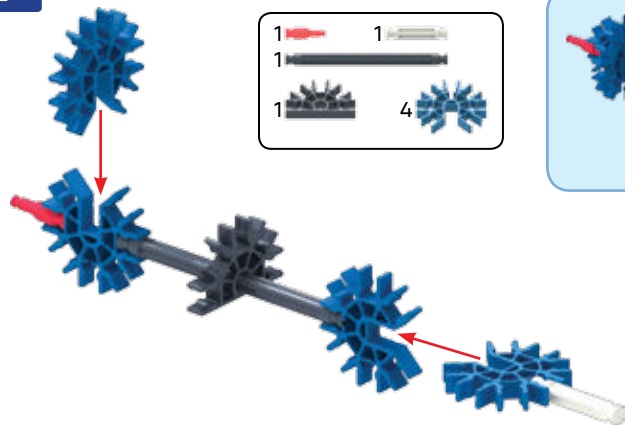

STEALTH PLANE AVION FURTIF

1

2

3

x2

BUILD/CONSTRUIRE
CONSTRUIR/BAUE/COSTRUIRE
CONSTRUIR/BOUWEN

x2

4

rotate model
pivoter le modèle

(ES) gire modelo
(DE) grehe das Modell
(IT) gira il modello
(PT) gire modelo
(NL) draai model

5

rotate model
pivoter le modèle

6

1-5

1-6

7

1-6

1-7