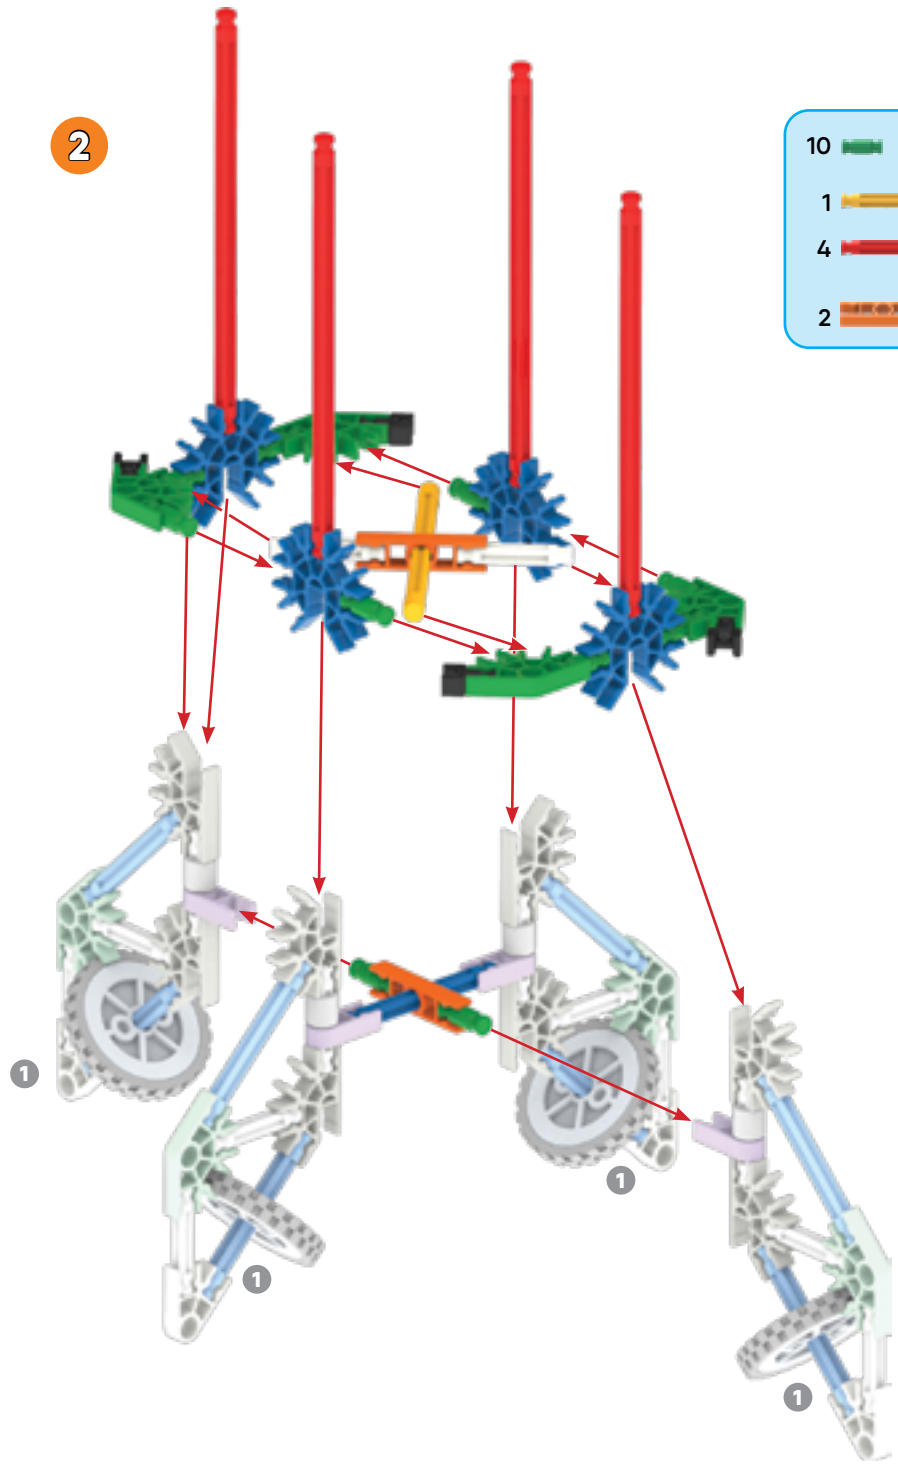

Rocket Fusée

1

x4

12		8		4	
4		4		8	
4		4		4	

2

- 10  2  1 
- 1  4 
- 4  4 
- 2  4  4 

- 6
- 8
- 4
- 6
- 4
- 1

3

1-2

1-3

4

5

4	4	5	2
4	5	4	

The parts list for step 5 includes: 4 light blue Technic Technaxx connectors, 4 purple Technic Technaxx connectors, 5 white Technic Technaxx connectors, 2 white Technic Technaxx connectors, 4 green Technic Technaxx connectors, 5 white Technic Technaxx connectors, and 4 red Technic Technaxx connectors.