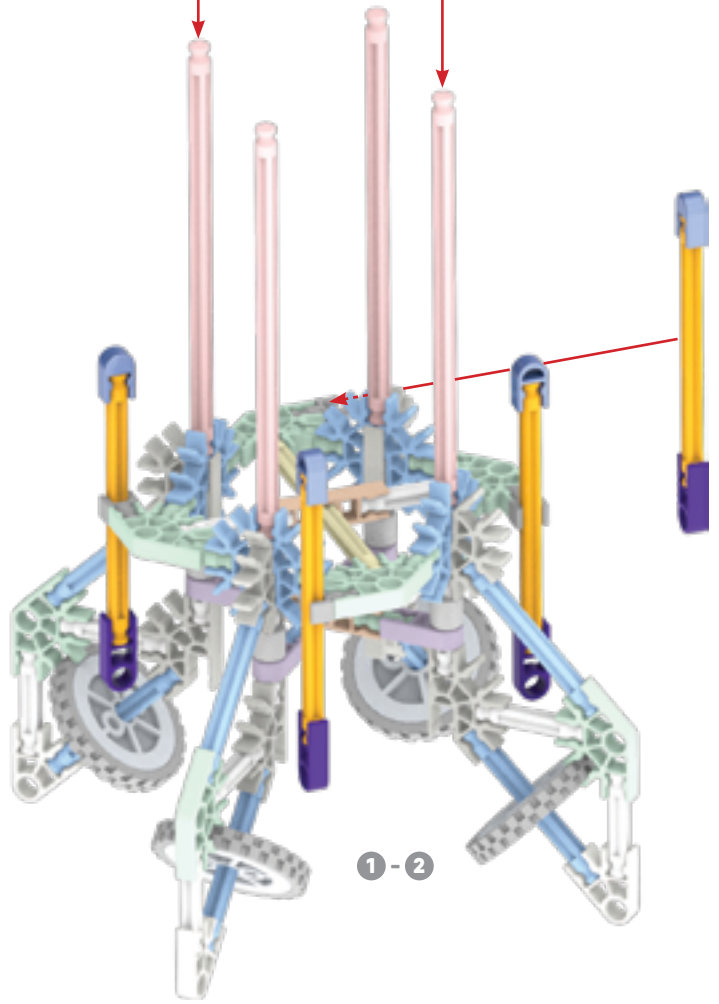

Rocket Fusée

1

x4

12		8		4	
4		4		8	
4		4		4	

2

- 10  2  1 
- 1  4 
- 4  4 
- 2  4  4 

- 6
- 8
- 4
- 6
- 4
- 1

3

1-2

1-3

4

5

4	4	5	2
4	5	4	

The parts list for step 5 includes: 4 light blue Technic Technaxx connectors, 4 purple Technic Technaxx connectors, 5 white Technic Technaxx connectors, 2 white Technic Technaxx connectors, 4 green Technic Technaxx connectors, 5 white Technic Technaxx connectors, and 4 red Technic Technaxx connectors.