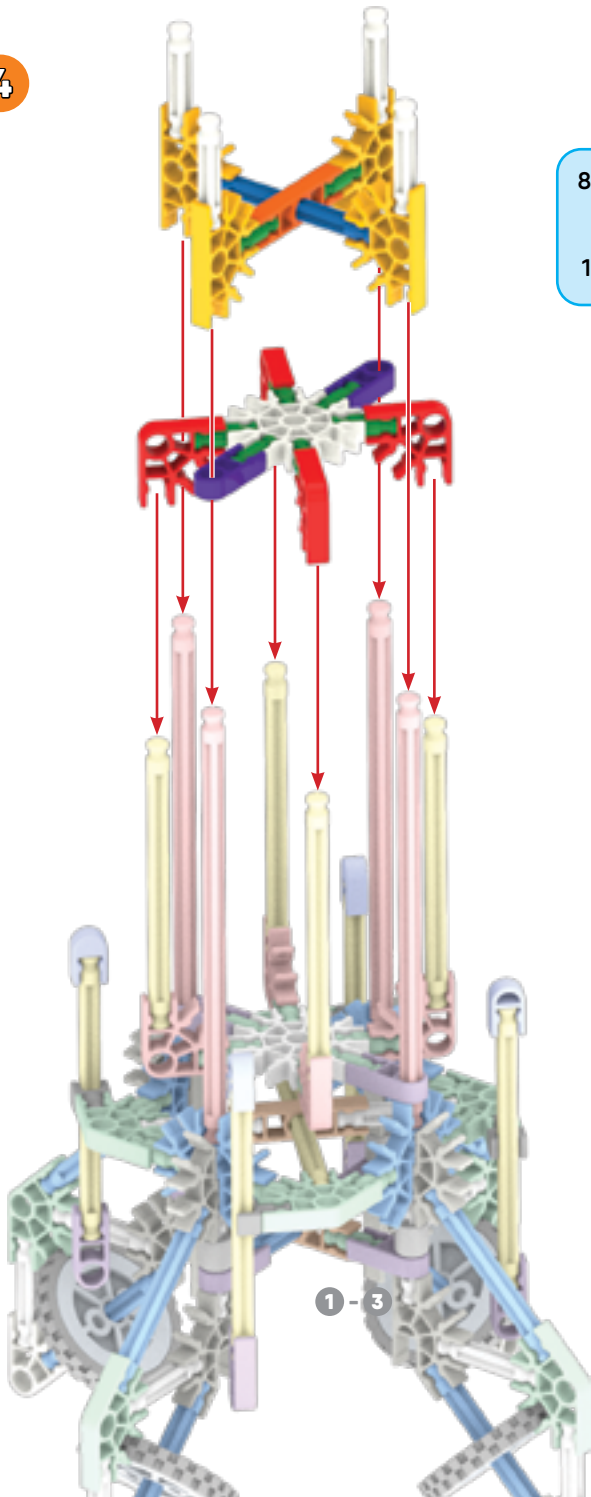

Rocket Fusée

1

x4

12		8		4	
4		4		8	
4		4		4	

2

- 10  2  1 
- 1  4 
- 4  4 
- 2  4  4 

- 6
- 8
- 4
- 6
- 4
- 1

3

1-2

1-3

4

5

4	4	5	2
4	5	4	

The parts list for step 5 includes: 4 light blue Technic Technaxx connectors, 4 purple Technic Technaxx connectors, 5 white Technic Technaxx connectors, 2 white Technic Technaxx connectors, 4 green Technic Technaxx connectors, 5 white Technic Technaxx connectors, and 4 red Technic Technaxx connectors.